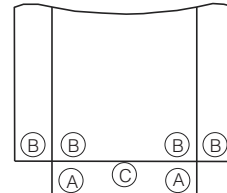

Durable Outdoor Power Outlets

Specifications

Model Number	Receptacles	No. of GFIs	Amps	Volts	Cabinet Size (in.)	Enclosure Color	Weight (lbs.)	Std. Pkg.	UL® US
U010010GRP	5-20R2GFI	1	20	120	5 x 7	Green	4.5	1	Yes
U010S010GRP	5-20R2GFI & Switch	1	20	120	5 x 7	Green	4.5	1	Yes
U012010GRP	5-20R2GFI	2	20	120	5 x 7	Green	4.5	1	Yes
U025S	L6-20R Twist Lock & Switch	0	20	120	5 x 7	Gray	4	4	Yes
U013	R32U	0	30	120	5 x 7	Gray	4.5	4	Yes
U054	14-50R	0	50	120/240	5 x 7	Gray	5	4	Yes

Wire Ranges

Connector	U025S & U010S010GRP				U010010GRP*		U012010GRP				U013*		U054*	
	Copper		Aluminum		Copper		Copper		Aluminum		Copper		Copper	
	Solid	Stranded	Solid	Stranded	Solid	Stranded	Solid	Stranded	Solid	Stranded	Solid	Stranded	Solid	Stranded
Line	14-10	14-10	-	-	14-10	14-10	14-10	14-10	-	-	14-10	14-10	12-8	12-4
Load	14-10	14-10	-	-	14-10	14-10	14-10	14-10	-	-	-	-	-	-
Neutral	14-10	14-10	-	-	14-10	14-10	14-10	14-10	-	-	14-10	14-10	12-8	12-4
Equipment Ground	12-8	12-2	12-8	12-2	12-8	12-2	12-8	12-2	12-8	12-2	12-8	12-2	12-8	12-2

*Aluminum wire not applicable.

Layouts

Knockouts

Symbol	Knockouts
A	1/2", 3/4"
B	1/2", 3/4", 1"
C	1/2", 3/4", 1", 1 1/4"

Dimensions

Need a post for your power outlet?

Midwest makes a post for almost any need. See Midwest publication MET-001A for more complete info on our 5" x 7" Attachable Posts. Accessory kits include cord guard and pad mount stabilizer feet, and those marked (*) also include a cord hanger.

Enclosure Type	Color	Cat. No.	Dimensions (inches)			Accessory Kit Cat. No.¹
			Height	Width	Depth	
Outdoor (NEMA 3R)	Gray	M57POST24	17	5	3.2	M57PT24ACC
		M57POST36	29			M57PT36ACC*
		M57POST48	41			M57PT48ACC*
	Green	M57POST24G1	17			M57PT24ACCG1
		M57POST36G1	29			M57PT36ACCG1*
		M57POST48G1	41			M57PT48ACCG1*

¹Accessory kits are not UL Listed.