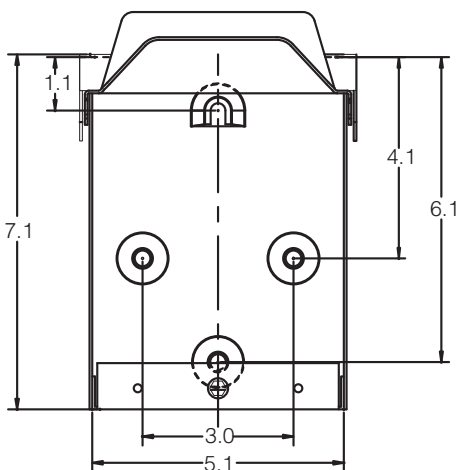

*Aluminum wire not applicable.

Layouts

Knockouts

Symbol	Knockouts
A	1/2", 3/4"
B	1/2", 3/4", 1"
C	1/2", 3/4", 1", 1 1/4"

Dimensions

Need a post for your power outlet?

Midwest makes a post for almost any need. See Midwest publication MET-001A for more complete info on our 5" x 7" Attachable Posts. Accessory kits include cord guard and pad mount stabilizer feet, and those marked (*) also include a cord hanger.

Enclosure Type	Color	Cat. No.	Dimensions (inches)			Accessory Kit Cat. No. ¹
			Height	Width	Depth	
Outdoor (NEMA 3R)	Gray	M57POST24	17	5	3.2	M57PT24ACC
		M57POST36	29			M57PT36ACC*
		M57POST48	41			M57PT48ACC*
	Green	M57POST24G1	17			M57PT24ACCG1
		M57POST36G1	29			M57PT36ACCG1*
		M57POST48G1	41			M57PT48ACCG1*